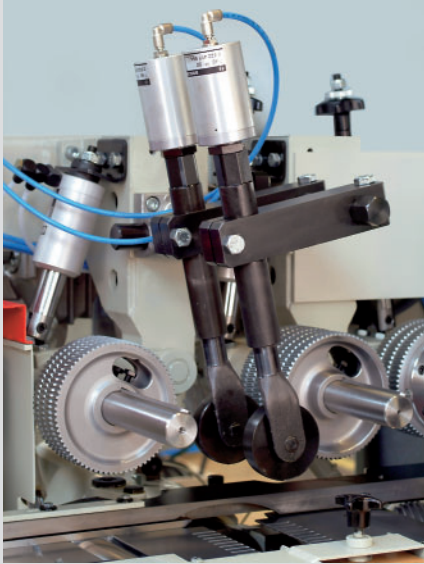

WEINIG Useful Extras

Pressure Roller from Above

Prevents work pieces from lifting off the machine table. They can be located in many positions in practically every planer/moulder. The pressure rollers are available in pneumatic as well as in spring design.

Original WEINIG Meter Counter

Linear meter counters from below, available in both mechanical and electrical.

Original WEINIG Additional Lights for Better Visibility in the Planer

A fully electronic ballast avoids the stroboscopic (standstill) effect. With the traditional fluorescent lamps a rotating tool cannot be recognized and this often results in accidents.