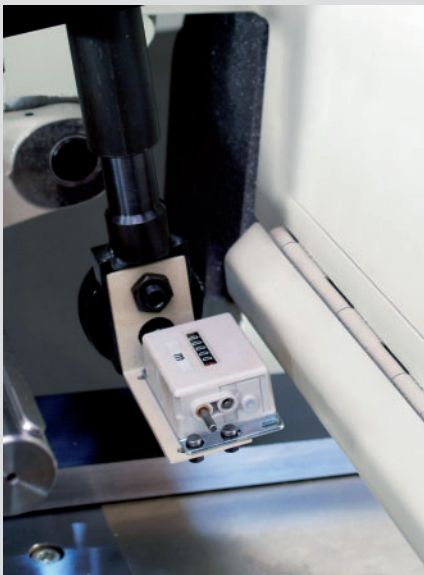

WEINIG Useful Extras

Pressure Roller from Above

Prevents work pieces from lifting off the machine table. They can be located in many positions in practically every planer/moulder. The pressure rollers are available in pneumatic as well as in spring design.

Original WEINIG Meter Counter

Linear meter counters from below, available in both mechanical and electrical.

Original WEINIG Additional Lights for Better Visibility in the Planer

A fully electronic ballast avoids the stroboscopic (standstill) effect. With the traditional fluorescent lamps a rotating tool cannot be recognized and this often results in accidents.