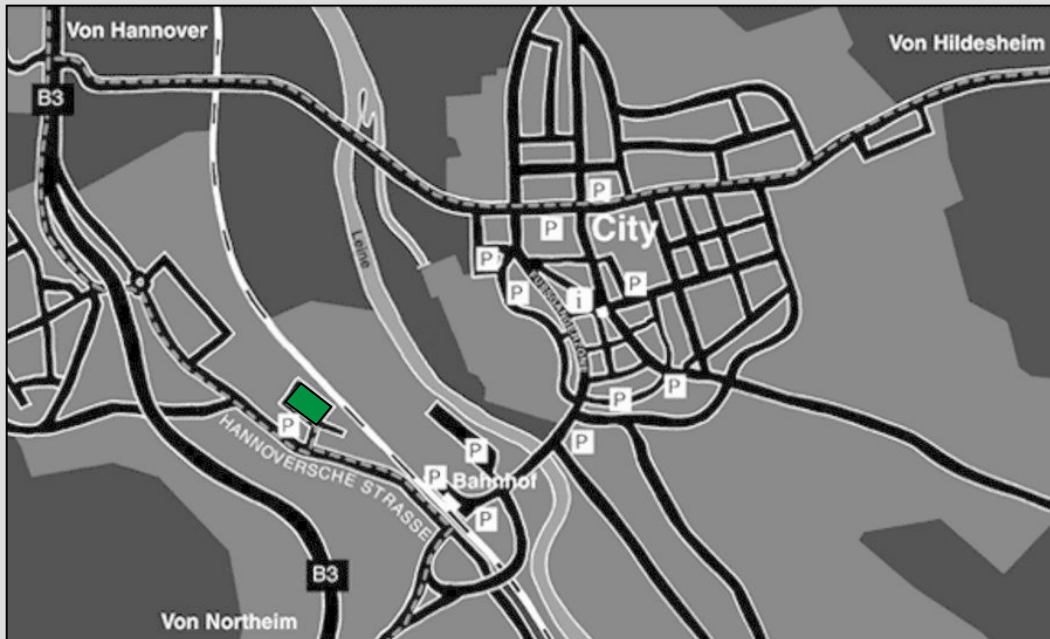

### From north...

on the motorway A7 to the exit for Laatzen. There, turn off to the right on the federal road B443 and follow the course of the street to the by pass Pattensen. Turn off on the by pass (B3) in the direction of Alfeld. The federal road goes to Alfeld. Follow the signs "Industriegebiet Hannoversche Straße" and "Fagus-Werk".

### From south...

on the motorway A7 take the exit for Nordheim-Nord. There, turn off the federal road (B3) in the direction of Alfeld. The federal road goes to Alfeld. Follow the signs "Industriegebiet Hannoversche Straße" and "Fagus-Werk".

### From east...

on the motorway A2 and A7 take the exit for Laatzen. There, turn off to the right on the federal road B443 and follow the course of the street to the by pass Pattensen. Turn off on the by pass (B3) in the direction of Alfeld. The federal road goes to Alfeld. Follow the signs "Industriegebiet Hannoversche Straße" and "Fagus-Werk"

### From west...

on the motorway A2 take the exit for Lauenau. There, turn off to the right on the federal road B442 in the direction of Bad Münder. Follow the road to the village Hachmühlen. Here, at the end of the street, turn off to the left and after 500 metres turn off to the right again and follow the federal road B442 to Coppenbrügge. At Coppenbrügge turn off on the federal road B1 in the direction of Elze/Hildesheim. Just before Elze turn off on the federal road B3 in the direction of Alfeld. The federal road goes to Alfeld. Follow the signs "Industriegebiet Hannoversche Straße" and "Fagus-Werk".